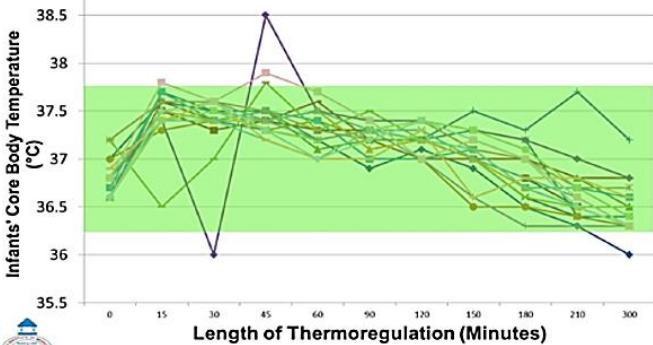

Clinically validated to thermoregulate infants.