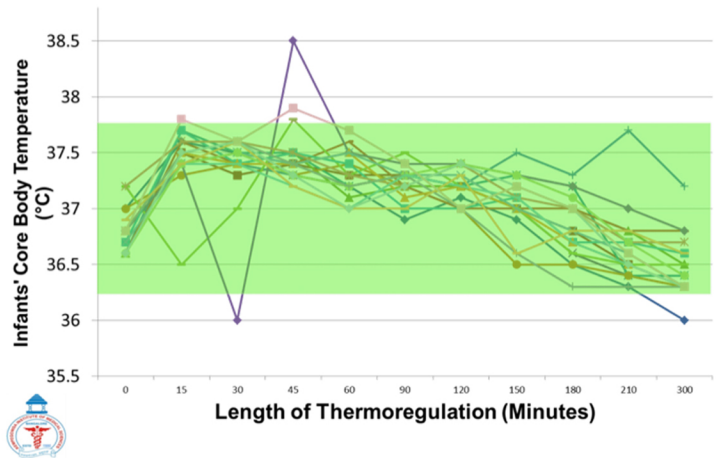

1 million infants die each year from hypothermia related causes.

Simply keeping an infant warm can improve their health outcomes by 25-41%. When traditional incubators are not available, healthcare providers use kangaroo mother care (KMC) to regulate the infant's body temperature, but KMC is not always viable, such as when the mom needs rest or medical care.

Infant Core Temperatures vs. Time

Clinical trials were conducted January – March 2013 at the Kempegowda Institute of Medical Sciences (KIMS) in Bangalore, India. The IncuBlanket kept 20 low birthweight and preterm infants warm between 36.4°C – 37.5°C (97.5°F – 99.5°F) for 5 or more hours and successfully prevented hypothermia. The average weight of the infants was 1.75 kg (range 1.3 kg – 2.4 kg) and average gestational age 35.25 weeks (range 31-38 weeks). The trial was conducted on 10 boys and 10 girls. There was no case of overheating, skin rashes, or erythema of significance noticed during or immediately after the study period. Pack temperature by itself will average 40.1°C (range 38-42°C) prior to placement in the back of the IncuBlanket.